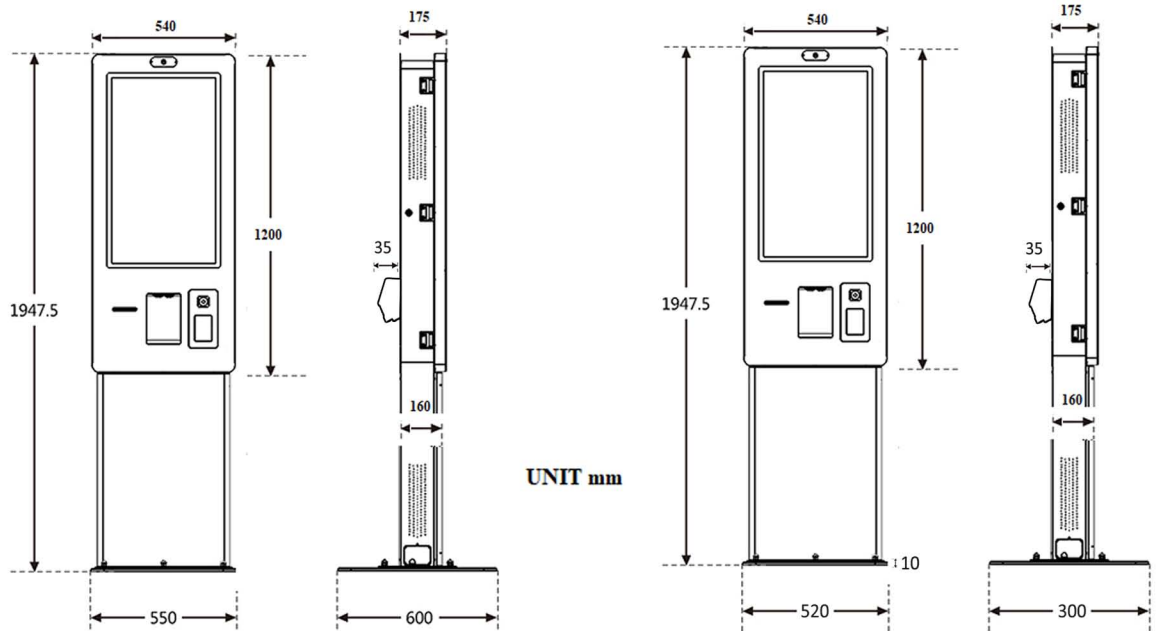

# FEATURES

178-degree viewing angle

Product name		Floor Standing Type
OS Support	Operating System	Win 10
	CPU	Intel Celeron i5 - 11generation
	System Memory	8G
	Disk	128G(SSD)
	Speaker	5W*2
	Interface	USB*4/RJ45*1
	Network	Ethernet/WIFI
Touch Screen	Type	PCAP 10 points
	Response Time	10ms
LCD	Type	TFT-LCD(BOE)
	Contrast Ratio	1200:1
	Brightness	400cd/m <sup>2</sup>
	Response Time	8ms
	Max Resolution	1920*1080
	Viewing Angle	H178° V178°
	Aspect Ratio	16:9
	Display Colors	16.7M
	Refresh Rate	60Hz
	Panel life	30000 hours
Built-in Devices	Printer	80mm thermal printer with auto cutter(EPSON TM-30II)
	Scanner	2D, Area-Imaging scanner Honeywell
	Camera	Optional
	Card Reader	Customer purchase
Power	Voltage	100-240VAC , 50/60HZ
	Power Consumption	<240W
Enclosure	Material	SPCC
	Surface	Powder coaying
	Colour	Black or customized
	Application	Indoor
	WorkingTemperature	0~40°C
	StorageTemperature	-20~60°C
	Working Humidity	20%~80%
Storage Humidity	10%~90%	

WITH STAND

32 inch

WITHOUT STAND

UNIT mm